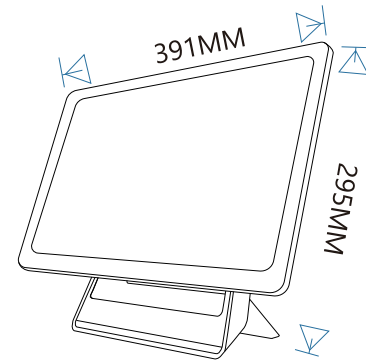

DIMENSION

FEATURES

Aluminum fuselage design, higher heat conducting efficiency.

Unlock more possibilities with a brand new stand.

Ambient light design, eye-catching and beautiful.

Acrylic material customized LOGO design.

Cable concealed design which maintains concise appearance while brings better expansibility.

More accessories, optional MSR, VFD, camera, 11.6/15.6 inch secondary screen, etc.