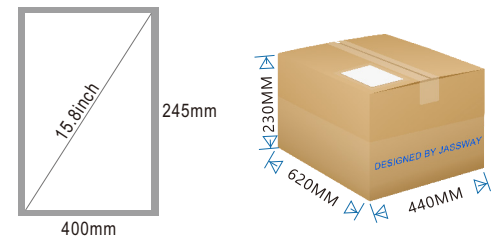

ALECTO KIOSK

15.8" Self-Service Terminal

SPECIFICATION

Model Number	ALE158W
SYSTEM	
Processor	Intel Celeron J1900 Quad-Core, Up to 2.42Ghz Intel Celeron J4125 Quad-Core, Up to 2.70Ghz Intel Celeron J6412 Quad-Core, Up to 2.60Ghz Intel Core i3/i5 3rd, 4th, 5th, 6th, 7th, 8th High Performance CPU
Memory	2GB Standard, DDR3L or DDR4, up to 8GB/16GB/32GB
Storage	32GB standard, up to 512GB
OS	Windows 7, Windows8.1, Windows 10, POS Ready7, Linux
DISPLAY	
Type	15.8 inch FHD Display
Resolution	1920*1080
Aspect Ratio	16:9
Brightness	250 nits
Touchscreen	Projective Capacitive Touch Screen
INTERFACE	
USB	5* External USB2.0
LAN	1*RJ45
Cash Drawer	1*RJ11
Serial	1*COM(RS232) Standard, (Max 3*COM)
Parallel	1*DB25 Option
Power DC-IN	Input AC 100~240V/50~60hz, Output DC 12V/5A
PHYSICAL&ENVIRONMENTAL	
Operating Temperature	Operating 0~60°
Storage Temperature	Storage -35°~75°
Cooling	Fanless or with CPU Fan
Dimensions(W×H×D)	400x570x247(MM)
Packing Dimensions(W×H×D)	620*440*230(MM) With Wooden Box
Net Weight	7.61KG(Single Display)
Packing Weight	11.50KG With Wooden Box
Certification	CE,FCC,RoHS
Color	White/Grey
OPTIONS & PERIPHERALS	
2nd Display	15.8 inch FHD Display Option (Landscape or Portrait)
Printer	Standard 80mm Printer with Auto Cutter, 58mm Printer Option
Scanner	Support 1D, 2D
Wifi	IEEE 802.11 a/b/g/n/ac
Bluetooth	Bluetooth Option
Speaker	4Ω*3W Speaker
Wall Mount	Support Wall Mount(Only for Single Display)

DIMENSIONS

FEATURE

Intel Celeron or Intel Core Series CPU

15.8inch FHD display

2D scanner

58/80mm printer

Main screen with adjustable angle

second display with adjustable angle