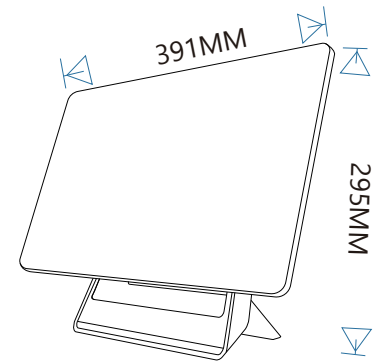

GALIA POS SERIES

15.6inch Professional POS Terminal

SPECIFICATIONS

Model No.	GAL156W	GAL156A
SYSTEM		
Processor	Intel Celeron J3455 Quad-Core, Up to 2.30 GHz Intel Celeron J4125 Quad-Core, Up to 2.70 GHz Intel Celeron J6412 Quad-Core, Up to 2.60 GHz Intel Core i3/i5 3rd, 4th, 5th, 6th, 7th, 8th High Performance CPU	RK3568 ARM Cortex-A55 Quad-Core, 2.0GHz
Memory	2GB, DDR3L or DDR4, up to 8/16/32GB	2GB Standard, DDR3, 4GB Option
Storage	mSata or M.2 64GB standard, up to 512GB	16GB EMMC, 32GB Option
OS	Windows 7, 10, 11, POSReady7	Android 11
DISPLAY		
Type	15.6 inch LED Backlight LCD	
Resolution	1366*768 or 1920* 1080 FHD	
Aspect Ratio	16:9	
Brightness	250 nits	
Touchscreen	Projective Capacitive Touch Screen	
INTERFACE		
USB	5*External USB	2*USB2.0, 2*USB3.0
LAN	1*RJ45	1*Gigabit Ethernet, RJ45
Display	1*VGA or HDMI	/
Serial	1*COM(RS232)	1*RJ11
Audio	1*Line Out, 1*Mic In	/
Cash Drawer	1*RJ11(Optional)	1*RJ12
Power DC-IN	Input AC 100~240V/50~60hz, Output DC 12V/5A	
PHYSICAL&ENVIRONMENTAL		
Operating Temperature	Operating 0~50°	
Storage Temperature	Storage -20°~60°	
Cooling	Fanless/With CPU Fan	
Dimensions	391mm(W) x 295mm(H) x 242mm(W)	
Net Weight	5.2KG	
Color	Black	
OPTIONS & PERIPHERALS		
Additional Hard Disk	2.5inch sata3.0 SSD or 500GB, 1TB HDD(Optional)	/
2nd Display	11.6/15.6 inch (Touch on 2nd display Option)	
VFD	VFD, 20 Columns x 2 Lines(Optional)	
MSR	ISO 3 Tracks Reading(Optional)	
Wifi	IEEE 802.11 a/b/g/n/ac, 2.4Ghz (5.0Ghz option)	
Bluetooth	Bluetooth 4.0 protocol(Optional)	
Speaker	2*8Ω*2W Speaker(Optional)	
Wall Mount	VESA 75*75mm (Available for Single Display Only)	

*Specification may change without prior notice.

DIMENSION

FEATURES

Aluminum fuselage design, higher heat conducting efficiency