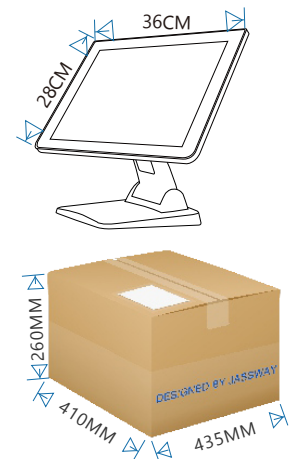

TITANS IFLEX

Aluminum fuselage design,
higher heat conducting efficiency

Foldable bracket
for more space saving

Titans iFlex Series

15inch Professional POS Terminal

Titans iFlex

Professional POS Terminal

SPECIFICATIONS

Model No.	TIT150WF
SYSTEM	
Processor	Intel Celeron J1900 Quad-Core, Up to 2.42Ghz Intel Celeron J6412 Quad-Core, Up to 2.60 GHz Intel Celeron J4125 Quad-Core, Up to 2.70 GHz Intel Core i3/i5 3rd, 4th, 5/6/7/8th High Performance CPU
Memory	2GB Standard, DDR3L or DDR4, up to 8GB/16GB/32GB
Storage	mSata or M.2 64GB standard, up to 512GB
OS	Windows 7, 10, 11, POSReady7
DISPLAY	
Type	15 inch LED Backlight Display
Resolution	1024*768
Aspect Ratio	4:3
Brightness	250 nits
Touchscreen	Projective Capacitive Touch Screen
INTERFACE	
USB	6*USB
LAN	1*RJ45
Display	1*VGA or 1*VGA & 1*HDMI
Serial	1*COM(RS232)
Audio	1*Line Out, 1*Mic In
Power DC-IN	Input AC 100~240V/50~60hz, Output DC 12V/5A
PHYSICAL&ENVIRONMENTAL	
Operating Temperature	Operating 0~50°
Storage Temperature	Storage-20°~60°
Cooling	Fanless/With CPU Fan
Dimensions	(WxHxD) 360x380x210 (MM)
Packing Dimensions	(WxHxD) 410x435x260 (MM)
Net Weight	5.50KG (Single Display)
Packing Weight	7.50KG
Color	Black
OPTIONS & PERIPHERALS	
2nd Display	9.7 inch 2nd display (Touch on 2nd display Option)
VFD	VFD, 20 Columns x 2 Lines
MSR	ISO 3 Tracks Reading
Wifi	IEEE 802.11 a/b/g/n/ac, 2.4Ghz (5.0Ghz option)
Bluetooth	Bluetooth 4.0 protocol
Speaker	2*8Ω*2,W Speaker
Wall Mount	VESA 75*75mm (Available for Single Display Only)

DIMENSION

FEATURES

Top and bottom cooling holes for better heat dissipation

Aluminum fuselage design, higher heat conducting efficiency

Brightness adjustment button

Reservation for MSR card reader

Multiple I/O ports to fit the customer's business