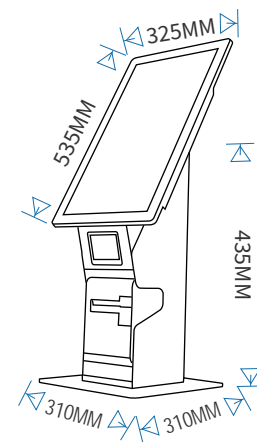

DIMENSION

FEATURES